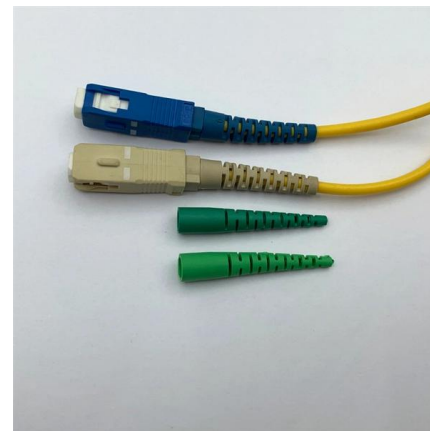

MIL-DTL-D38999 ARINC801 Optical Fiber J599A8 / 26KF12N Fiber Optic

Highlights at a glance The J599A8 (ARINC801) series of fiber optic connectors offers numerous advantages. Featuring a three-point threaded quick-connect mechanism with an anti-loosening

[Contact Us](#)

Complex 25' LEMO FUW Male Plug to Round PUW Female Socket

Complex 25' LEMO FUW Male to Round PUW Female SMPTE Hybrid Fiber Optic Broadcast Cable. Features 19.4 Mbps to 3 Gbps bandwidth. Shop now!

[Contact Us](#)

8-Port PLC Fiber Splitter Box

12-Port SC Fiber Splitter Box

Size: 235*215*75mm
Material: ABS, IP65,

2] ELECTRICALCON Fiber Optic Connectors

Amphenol ProLabs Fiber Optic Connectors 2-Pack of 6dB fixed SC Male to Datasheet 8In Stock 1 \$42.91 10 \$39.38 25 \$37.87 50 \$36.60 100 View 100 \$34.58 250 \$33.57 500 Quote Buy Min.: 1Mult.:

[Contact Us](#)

Fiber Optic Cable Adapter Coupler SC-SC Simplex Multimode 5 Pack

Connect an SC simplex multimode network cable to an SC Simplex multimode fiber optic network cable. Couplers are female to female. Use two simplex couplers to connect two connectors without the clips