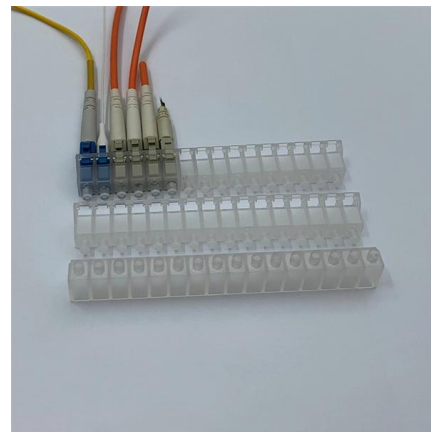

MIL-DTL-D38999 ARINC801 Optical Fiber J599A8 / 26KF12N Fiber Optic

Highlights at a glance The J599A8 (ARINC801) series of fiber optic connectors offers numerous advantages. Featuring a three-point threaded quick-connect mechanism with an anti-loosening

[Contact Us](#)