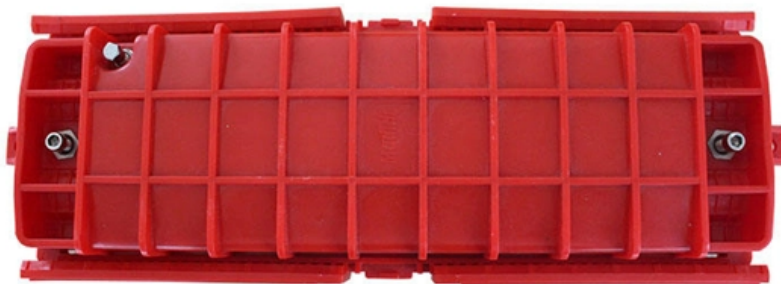

Fiber optic color at the router end

Overview

This guide explains the latest EIA/TIA-598-D fiber color-coding standard used to identify fiber types, inner fiber sequences, and connector polish styles. With clear tables and updated details, it serves as a comprehensive reference for technicians handling modern fiber optic. Fiber optic cables are the arteries of modern communication—from data centers to factories, these slim strands of glass move terabits of information every second.

Fiber optic color at the router end

Fiber Optic Cable Color Code: Complete Installation and

This comprehensive guide covers the complete TIA-598-C color coding standards, including fiber optic cable jackets identification, connector color