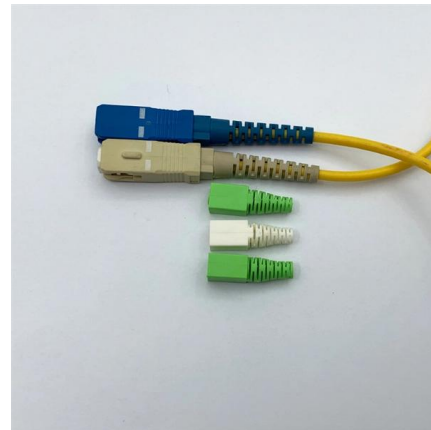

Der ZyXEL SFP Modem: Eine detaillierte Bewertung und Anleitung für

Das ZyXEL SFP Modem dient zur Umwandlung von optischen in elektrische Signale und ist kompatibel mit GPON/EPON-Netzwerken, Mikrotik, Nokia-Routern und unterstützt Web-Management sowie

[Contact Us](#)