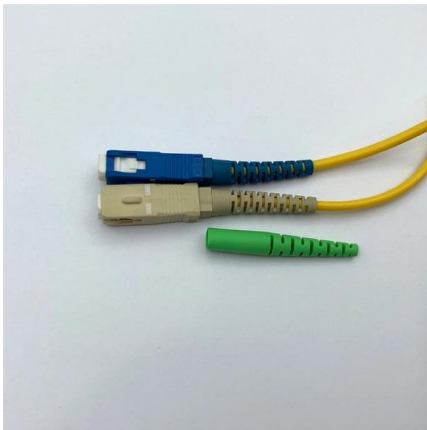

High

GL et GL-BE6500 (Flint 3e) WiFi 7 Router, High-Speed WiFi Router for Wireless Internet w/VPN, 5 x 2.5G Ethernet Port for Fiber Optic Modem, Long Range

[Contact Us](#)