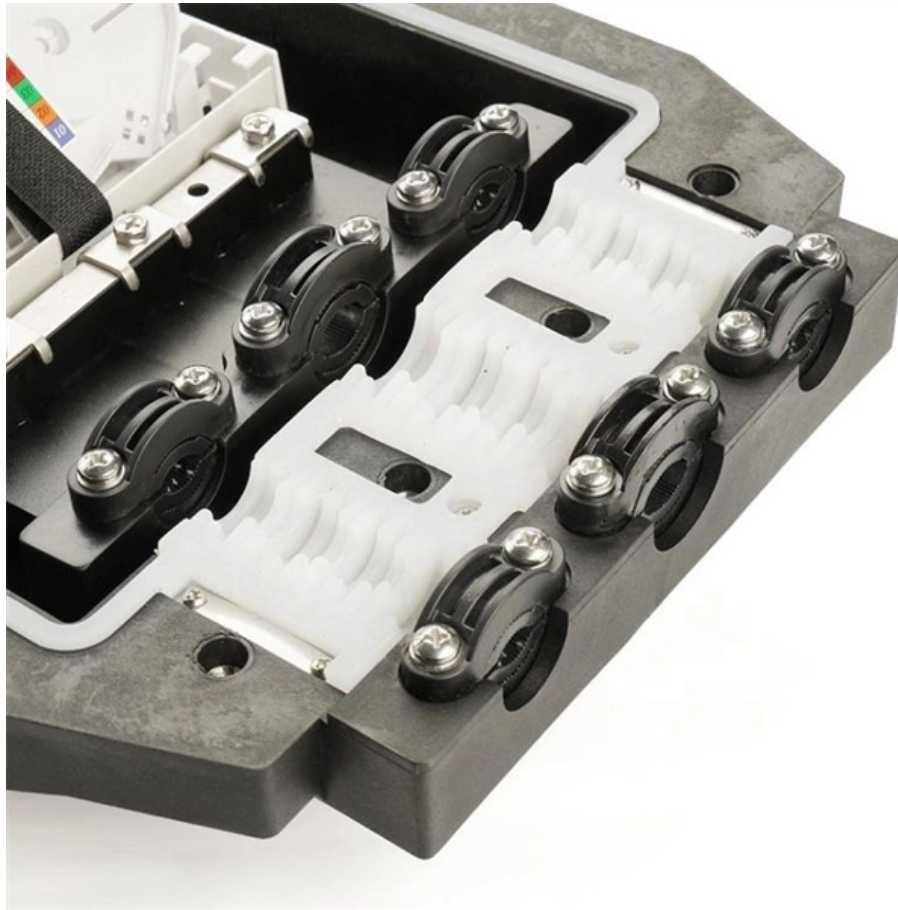

Fiber optic cable trays for islands 1000mm deep

Fiber optic cable trays for islands 1000mm deep

FIBER OPTIC TRAY CABLES

WHAT IS A FIBER OPTIC TRAY CABLE (FOTC)? The term "tray cables" has gained significant market focus recently, but a wide range of cables can be installed in a cable tray. OCC FOTC cables will

[Contact Us](#)

FIBER OPTIC TRAY CABLES

WHAT IS A FIBER OPTIC TRAY CABLE (FOTC)? The term "tray cables" has gained significant market focus recently, but a wide range of cables can be installed in a cable tray. OCC FOTC cables will

[Contact Us](#)

Fiber Cable Tray System

With a wide variety of accessories for mounting and connecting tray sections, Vericom offers a complete and configurable solution that will keep your fiber optic cabling organized and protected.

Fiber Optic Cable Tray

And with tool-free assembly of all channel sections and transitional fittings, the Fiber Cable Tray System reduces installation and maintenance time, which in turn

[Contact Us](#)