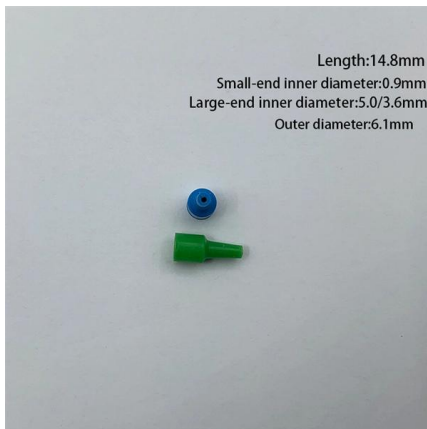

Fiber Optic Cable Installation Overview - Fosco Connect

Fiber optic cables are commonly installed indoor and outdoor for inside and outside plants in LANs, MANs and WANs. This article describes some of the common

[Contact Us](#)

Fiber Optic Patch Cables: The Complete 2026 Buyer's Guide

Confused by LC, SC, MPO, UPC, and APC? This complete fiber optic patch cable guide covers connector types, single-mode vs multimode, insertion loss specs, and how to choose the right

[Contact Us](#)