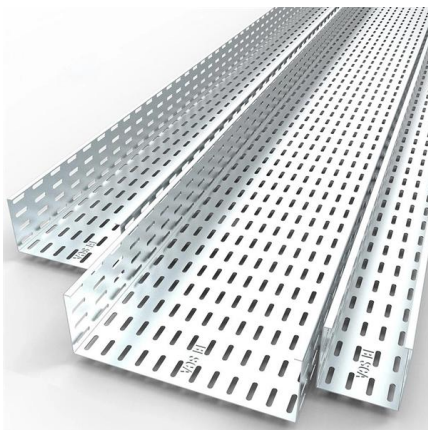

Network Cable, Power Cord, USB, HDMI, Fiber Optic

Ensure uninterrupted operations with our robust cabling, power, and network solutions, including high-speed fiber optic cables. Our extensive product range

[Contact Us](#)

Distributors: Splice Boxes & Optical Network Terminal

Comprehensive selection of splice boxes, trays and more for your fiber optic network Splice boxes and splice distributors are essential for a reliable fiber optic cabling

[Contact Us](#)

Fiber Cable Trays

Designed to route and protect fiber optic and high-performance copper cabling to and from network cabinets, distribution frames, and other terminal devices.

[Contact Us](#)

Home

Optical Cable Corporation Networks that Mean Business High-performance networks are essential to business, including manufacturing, transportation, education,

[Contact Us](#)