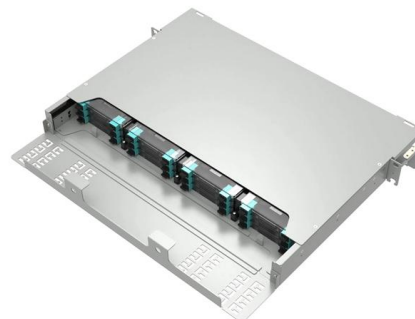

Fiber Optic Color Code Explained: Jacket, Connector

Understand fiber optic color codes with this complete guide. Learn about jacket colors, buffer color standards, connector IDs, and practical visuals.

[Contact Us](#)