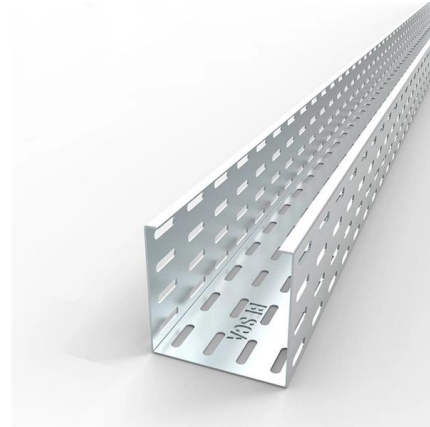

In-line Fiber Splice Closure With 4 Cable Port, 96 Splices

The horizontal fiber optic splice closure comes with 2 cable ports on both sides, supporting max 96 core splices. It enables internet service provider to build

[Contact Us](#)

Fiber Optic Splicing: A Complete Guide , Jonard Tools

In the ever-evolving world of high-speed connectivity, fiber optic technology serves as the backbone of modern communication networks. From massive data centers to residential broadband

[Contact Us](#)

Custom Cable Assembly Manufacturing , Fibertronics, Inc.

Fibertronics, Inc. is an SBA certified woman-owned small business providing USA manufactured customized fiber optic and low voltage cable assemblies, and

[Contact Us](#)