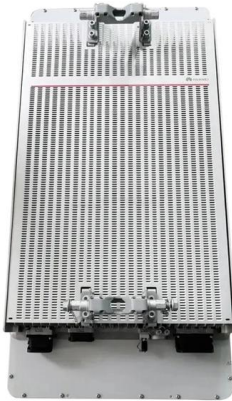

Fiber optic cable 96 splicing

Fiber optic cable 96 splicing

Fiber Optic Cable Splicing Explained

Splicing in optical fiber is the joining two fiber optic cables together. There are 2 methods of cable splicing, mechanical or fusion.

8 core fiber optic splice box

Types of 8-Core Fiber Optic Splice Boxes An 8-core fiber optic splice box is a critical component in fiber optic networks designed to protect spliced fiber cables, ensuring signal integrity and long-term