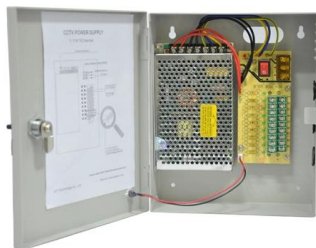

Fiber Optic Color Code: The Ultimate TIA-598-C Guide

Master the TIA-598-C fiber optic color code standard. Read our complete guide and use our free interactive calculator to easily identify 1-144 core cables.

[Contact Us](#)