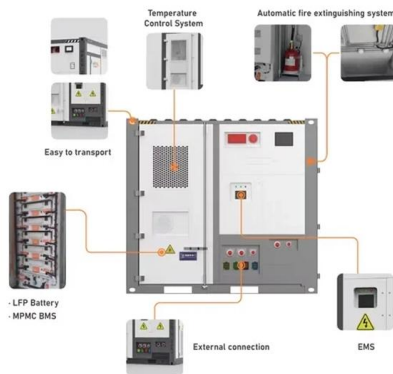

Fiber optic enclosure, Fiber optic box

Find your fiber optic enclosure easily amongst the 20 products from the leading brands (RITTAL, BOPLA, Innovacera,) on DirectIndustry, the industry

[Contact Us](#)

Wall Mount Fiber Optic Enclosure , Primus Cable

Moreover, Wall Mount Patch Panels are a means of simplifying maintenance in the future, furthering the overall efficiency of your fiber optic network. The Wall Mount

[Contact Us](#)

FiberTek , A top supplier in fiber optic panels & cables

FiberTek provides fiber optic cables, fiber patch panel, fiber optic test equipment, fiber media converters and other fiber optic products since 1999.

[Contact Us](#)