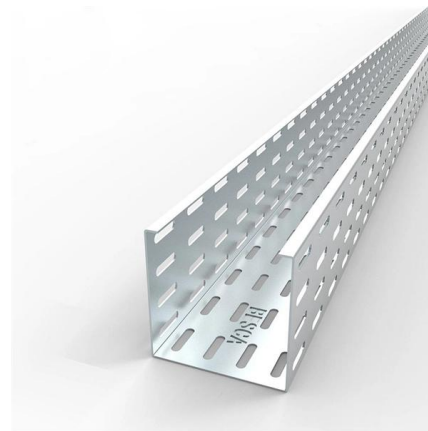

XMSJSIY IP68 Waterproof SC to SC Fiber Optical Adapter

Amazon : XMSJSIY IP68 Waterproof SC to SC Fiber Optical Adapter Connector SC Duplex Coupler Outdoor Waterproof Explosion-Proof Dual Core Module Socket Extend Fiber Optic Cable Quick

[Contact Us](#)