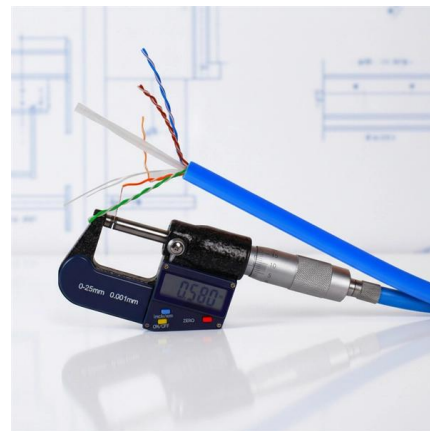

Fiber optic DIN rail splice box for LC or SC couplers

The box can be quickly and easily attached directly to the mounting rail (DIN rail). The empty housing provides sufficient space for cable feed and storage. The

[Contact Us](#)