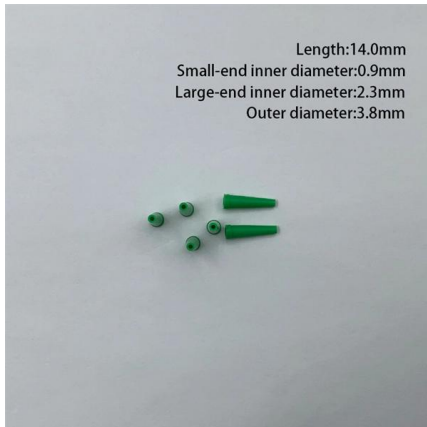

Fiber Optic Socket Wall Outlet: A Buyer's Guide

As fiber-to-the-home (FTTH) and fiber broadband continue to replace traditional copper infrastructure, the Fiber Optic Socket Wall Outlet has become an essential component of modern

[Contact Us](#)

Fiber Patch Panels: A Beginner's Guide , RLH

A technical guide on choosing the best Fiber Patch Panel to install & terminate fiber optic cable for any indoor/outdoor industrial communication project.

[Contact Us](#)

Lightera: Complete Fiber Optic and Connectivity Solutions

Leader in fiber optic and connectivity solutions, uniting Furukawa Electric's fiber and cable division, Furukawa Electric LatAm and OFS.

[Contact Us](#)