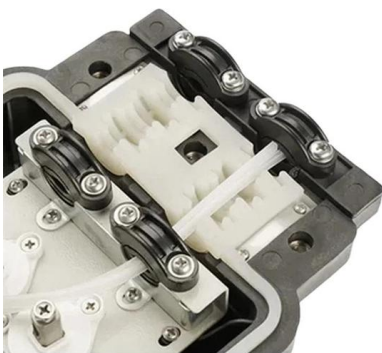

JUNPU FTTH 24 core Distribution Box fully loaded IP65

A fiber termination box is available for the distribution and termination connection

[Contact Us](#)

Fiber Optic Distribution Boxes (with 24-Core!)

FBR-11610 Fiber-Optic Distribution Box, 24-Core is a high quality product by Bud Industries used for electronic enclosure applications.