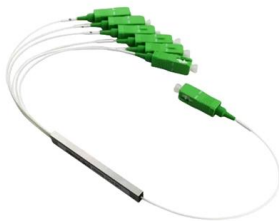

Fiber Optic Splice Enclosure, Fiber Optic Joint

We have different types of joint closure fiber optic boxes. You can click and check the details of our splice enclosure types below. If you have any questions about our

[Contact Us](#)