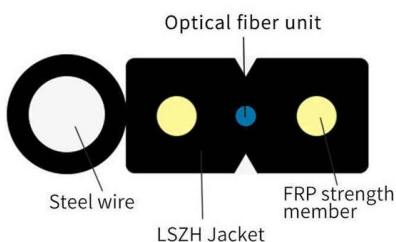

Custom Cable Assembly Manufacturing , Fibertronics, Inc.

Fibertronics, Inc. is an SBA certified woman-owned small business providing USA manufactured customized fiber optic and low voltage cable assemblies, and

[Contact Us](#)