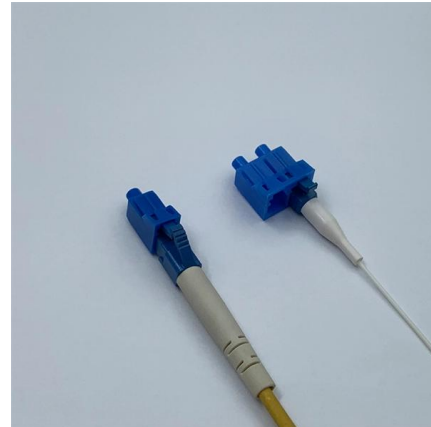

[Contact Us](#)

Small Inline Fiber Optic Splice Closure, 24 Single Fiber

The small 24 core fiber splice closure provides splices, joint, distribution and storage of optical cable which allows for 7 - 10mm cable entry, 2 in out.