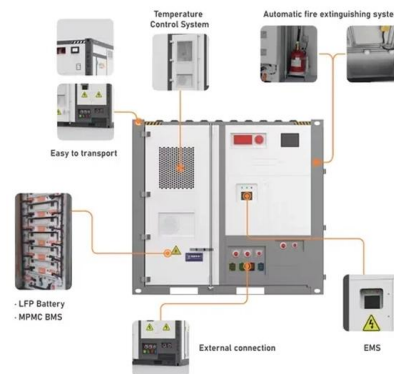

Amazon : Fiber Optic Splice Box

Add to cart Fiber Optic Junction Box, 2 in 2 Out Splice Box, Mini Small Square Type 12 Core Outdoor Waterproof Protection Box Add to cart FTTH Fiber Optic Waterproof Box, IP67 Rated Outdoor/Indoor

[Contact Us](#)

Fiber Termination Box Manufacturer , FTTH FTTx Solutions

Fiber Termination Box Manufacturer for FTTH & FTTx Networks A fiber termination box is used to terminate, splice, and distribute optical fibers in FTTH and FTTx networks. It supports multiple ports

[Contact Us](#)

Fiber Distribution Closures For FTTH , IP68 Splice

A practical engineering guide to fiber distribution closures for FTTH networks. Learn enclosure types, IP ratings, splice design, and how Quick ODN

[Contact Us](#)