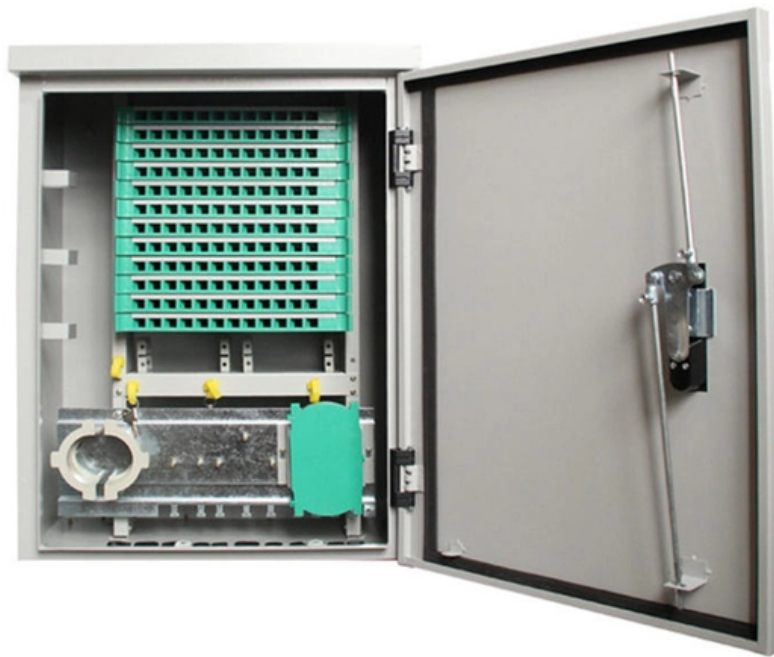

Fiber Optic Waterproof Junction Box

Fiber Optic Waterproof Junction Box

EXbox® Fiber Optics

Description With the increasing digitization and requirement for high-speed networking, the Bartec Technor junction boxes for fiber optic signals performs

[Contact Us](#)

Fiber optic junction box, Fiber optic terminal box

A pre-assembled terminal distribution box is an ideal supporting device for the wiring between optical nodes and terminal equipment in fiber optic transmission networks.

High quality FTTH junction box, 48 core IP55 fiber optic

The FDB-48 Series 48-port Fiber Distribution Box is suitable for FTTH projects and can be used in corridors, basements, rooms, and on building exteriors. It has

[Contact Us](#)

Waterproof IP68 1 in/8 Ports out Terminal Junction Box

With IP68 waterproof design, this junction box provides superior protection against harsh environmental conditions, making it ideal for a wide range of FTTx