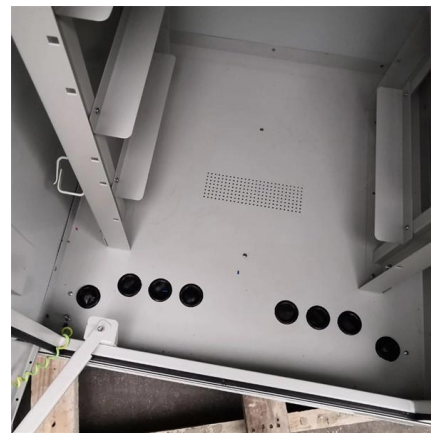

Amazon : PNGKNYOCN Fiber Optic Junction Box,

Amazon : PNGKNYOCN Fiber Optic Junction Box, 2 in 2 Out Splice Box, Mini Small Square Type 12 Core Outdoor Waterproof Protection Box : Electronics 1.

[Contact Us](#)