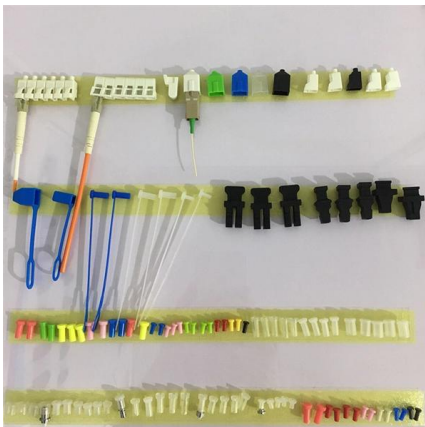

Fiber Optic Waterproof Junction Box

Fiber Optic Waterproof Junction Box

EXbox® Fiber Optics

Description With the increasing digitization and requirement for high-speed networking, the Bartec Technor junction boxes for fiber optic signals performs

[Contact Us](#)

Fiber Optic Splice Closure, Electrical Cable Junction

Fiber optical splice closure is widely used in communication, network systems, CATV cable TV, optical cable network systems, and so on. It is used for protective

[Contact Us](#)

Fiber optic junction box, Fiber optic terminal box

A pre-assembled terminal distribution box is an ideal supporting device for the wiring between optical nodes and terminal equipment in fiber optic transmission networks.

[Contact Us](#)

12 Port Fiber Access Terminal Box with 2 Cable Inlet For

The 2 ports fiber optic junction box allows max 12 cores splicing and 1x8 splitting, Widely used in residential, business buildings for cable distribution.