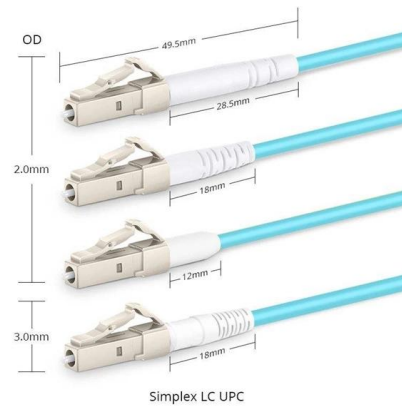

[Contact Us](#)

Fiber Optic Splice Closure, Electrical Cable Junction

Fiber optical splice closure is widely used in communication, network systems, CATV cable TV, optical cable network systems, and so on. It is used for protective

[Contact Us](#)

IP67 Outdoor Enclosure Waterproof Junction Box

This professional-grade junction box provides dependable protection for outdoor fiber optic installations requiring weatherproof connectivity solutions.

[Contact Us](#)

Fiber optic junction box, Fiber optic terminal box

A pre-assembled terminal distribution box is an ideal supporting device for the wiring between optical nodes and terminal equipment in fiber optic transmission networks.

[Contact Us](#)

Waterproof IP68 1 in/8 Ports out Terminal Junction Box

With IP68 waterproof design, this junction box provides superior protection against harsh environmental conditions, making it ideal for a wide range of FTTx