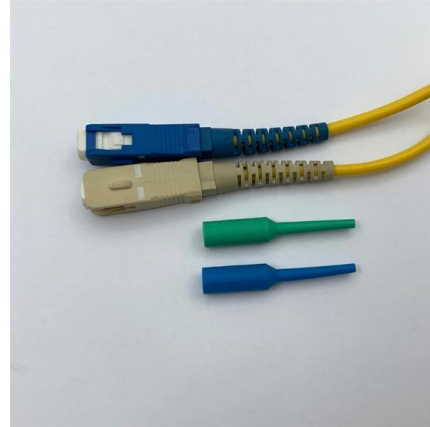

24 Ports Waterproof SC Connector Optical Fiber

SJ-FTTH-SK-24 24 ports waterproof SC connector optical fiber junction box is used for the splicing and interconnection of communication lines. It is waterproof with

[Contact Us](#)

Contact Us

For datasheets, pricing, or custom fiber access solutions, please visit:
<https://frindel.es>