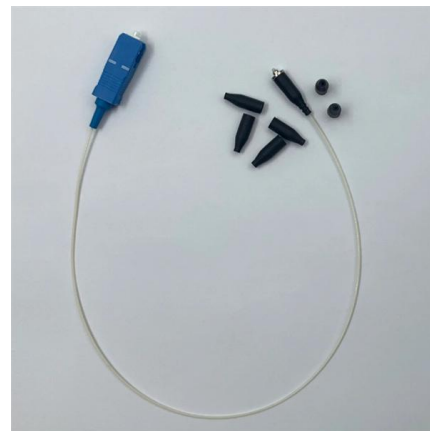

Understanding Fiber Optic Junction Boxes: A Comprehensive

A fiber optic junction box, also known as a fiber optic distribution box or termination box, is a protective enclosure that

[Contact Us](#)