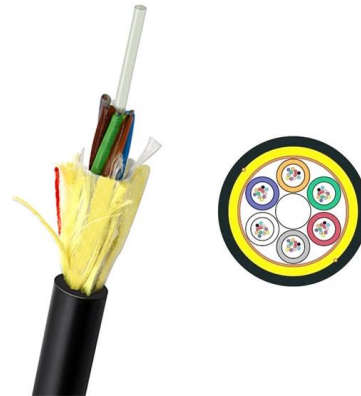

Fiber Optic Terminal Box Product Introduction

Fiber Optic Terminal Box Product Introduction

What You Need to Know About Fiber Terminal Box

As it is widely recognized, during network cabling, we encounter various types and sizes of optical fiber products, where the fiber terminal box

[Contact Us](#)

Fiber Optic Terminal Box Overall Introduction and Installation , FS

The FTB-SC8-WOPA Fiber Optic Terminal Box is a high-performance solution designed for efficient fiber distribution in FTTx networks. With a compact and durable design, it supports up to 8-core

[Contact Us](#)

Fiber Terminal Box , Fiber Distribution Box , Fiberlink

Fiber terminal box, known as optical termination box (OTB) as well, is a compact fiber management product of small size for FTTH application.

What is the fiber optic terminal box?

A fiber optic terminal box, or fiber terminal box (FTB), is an essential device in fiber optic networks for terminating and managing fiber optic cable connections. It is compact, designed for both