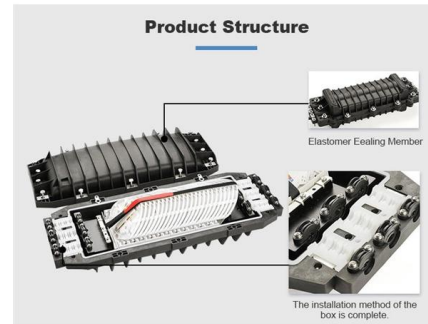

Fiber Optic Terminal Box (FTB) is a compact fiber optic management product. It is widely used for FTTx cabling of optical fiber and cable, providing an ideal solution

[Contact Us](#)

Guide of Fiber Optic Terminal Box