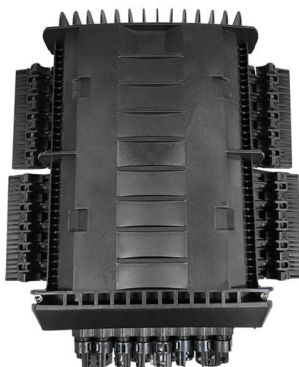

Fiber terminals

With its innovative fiber management and sealing concept, the fiber termination box (FTB) Speed offers the greatest number of application options. Installation effort

[Contact Us](#)

What is an Optical Fiber Terminal Box

Optical Fiber Terminal Box is a crucial component in today's FTTH networks, primarily used for terminating, connecting, and managing.

[Contact Us](#)

All You Need To Know About Fiber Termination Boxes:

Source In this blog, we will discuss the two types of fiber optic cables and the role of a simple yet essential piece of equipment in the fiber laying

[Contact Us](#)