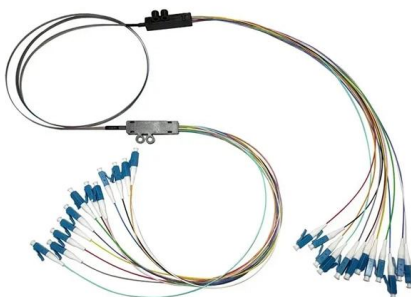

Fiber Box Manufacturer & Supplier

Gcabling: preferred optical distribution box supplier Gcabling specializes in providing one-stop solutions for the last 1KM network cabling! Our company has a

[Contact Us](#)

What is the fiber optic terminal box?

A fiber optic terminal box, or fiber terminal box (FTB), is an essential device in fiber optic networks for terminating and managing fiber optic cable connections. It is compact, designed for both

[Contact Us](#)

Fiber Terminal Box

Fiber Terminal Boxes GAO Tek's fiber terminal boxes are devices used in fiber optic networks to terminate and manage fiber optic cables. Our boxes serve as a connection point for incoming and

[Contact Us](#)