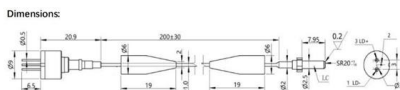

What is fiber to the home (FTTH)?

Fiber to the home (FTTH) is the installation and use of optical fiber from a central point to individual buildings to provide high-speed internet access. Compared to other technologies, FTTH

[Contact Us](#)