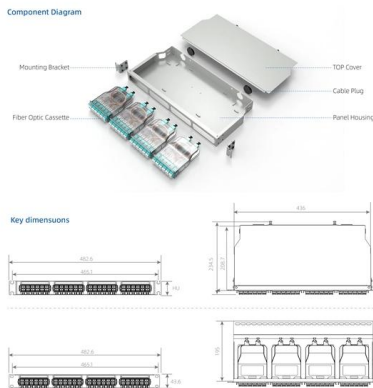

Fiber Optic Network Switches , Ethernet to Fiber

We offer solutions that provide seamless transmission and conversion from Ethernet media to multimode or singlemode fiber. Our Ethernet network switches with fiber

[Contact Us](#)

Synchronous optical networking

Synchronous Optical Networking (SONET) and Synchronous Digital Hierarchy (SDH) are standardized protocols that transfer multiple digital bit streams synchronously over optical fiber using lasers or

[Contact Us](#)

SolutionsCL-200, Fiberoptic 10/100Mbps Ethernet Transceiver

The rack-mountable CL-200 switch is ideal for operating any size client/server network and is designed for bandwidth-constrained workgroups, which require faster speed connections.

[Contact Us](#)