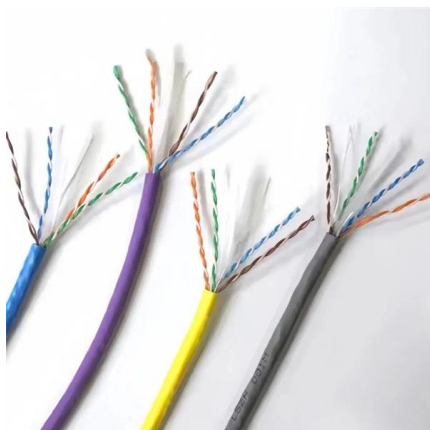

Fiber Splice Boxes , Amphenol Network Solutions

The FSB enclosure product offering provides improved splice management and access, a variety of modular cable port accessories and increased splice storage

[Contact Us](#)