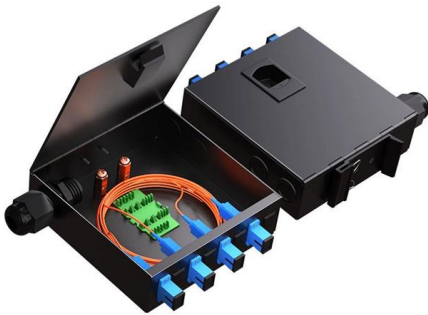

Splice boxes , Phoenix Contact

With their compact and uniform design, the splice boxes for both the DIN rail and 19" mounting provide ample interior space for the secure connection of fiber optics.

[Contact Us](#)

Fibre Optic Patch Panel Accessories & Termination Boxes , RS

Shop our range of Fibre Optic Patch Panel Accessories supplies & accessories. Free Next Day Delivery.

[Contact Us](#)

Contact Us

For datasheets, pricing, or custom fiber access solutions, please visit:
<https://frindel.es>