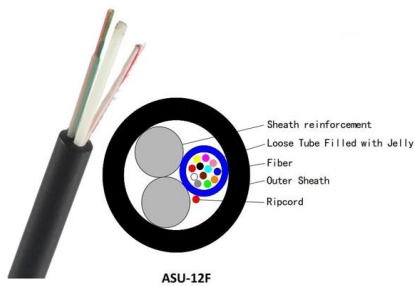

barpa's Fiber Optic Sliding Patch Panel is a 19" rack-mountable solution designed for efficient fiber optic management. With a sliding drawer design and integrated

[Contact Us](#)

TEL533193 19" 2U Sliding FO Tray 48 SC Simplex Televes

19" 2U Sliding FO Tray with 48 SC Simplex Ports Preassembled by Televes Optimize your fibre optic installations with this professional FO tray by Televes, designed to provide a robust, organised and

[Contact Us](#)

Fiber Panels

Explore CommScope fiber termination panels, including precabled fiber panels and fiber patch panels, including precabled fiber patch panels and fiber distribution

[Contact Us](#)