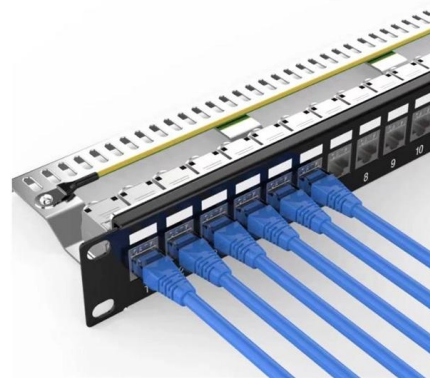

barpa's Fiber Optic Sliding Patch Panel is a 19" rack-mountable solution designed for efficient fiber optic management. With a sliding drawer design and integrated

[Contact Us](#)

TEL533193 19" 2U Sliding FO Tray 48 SC Simplex Televes

19" 2U Sliding FO Tray with 48 SC Simplex Ports Preassembled by Televes Optimize your fibre optic installations with this professional FO tray by Televes, designed to provide a robust, organised and

[Contact Us](#)

Fiber Panels

Explore CommScope fiber termination panels, including precabled fiber panels and fiber patch panels, including precabled fiber patch panels and fiber distribution

[Contact Us](#)