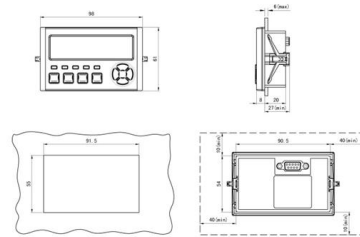

Length:33.5mm  
 Small-end inner diameter:4.0mm  
 Large-end inner diameter:6.0mm