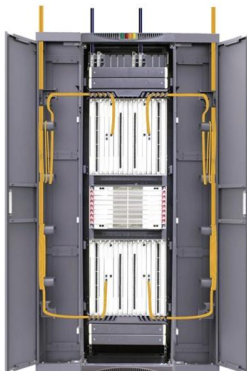

Brackets & Stands for Sensors

Shop MISUMI for all your Brackets & Stands for Sensors and Photoelectric Sensors & Fiber Sensors needs. MISUMI offers free CAD download, short lead times, competitive pricing, and no minimum

[Contact Us](#)