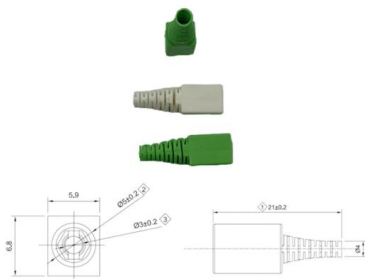

How to Reset a Home Network Router

Most people who own a network router have had to reset it at least once. Try these methods for resetting routers recommended for various situations.

[Contact Us](#)

Restart Your AT& T Wi-Fi Gateway or Modem

Learn how to restart your Wi-Fi gateway or modem to get your internet up and running.

[Contact Us](#)

How to Factory Reset a Router

A factory reset can fix many router problems just like reinstalling Windows can solve many PC issues. Here's how to do it.

[Contact Us](#)