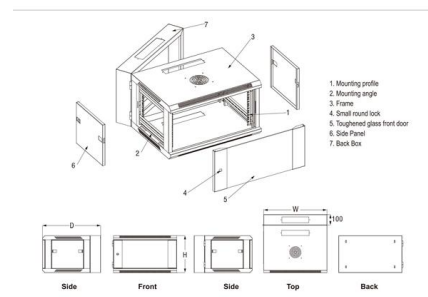

15m Multimode Duplex Fiber Optic Patch Cable (62.5/125)

Our 15 meter ST to ST (62.5/125) multimode duplex fiber optic patch cables are ideal for high speed data transmissions.

[Contact Us](#)

ST-ST Duplex OM1 Multimode Fiber Patch Cable

ST to ST OM1 Multimode Duplex Fiber Patch Cable (62.5/125µm, 2.0mm, UPC, OFNR, Orange)
Optcore offers an extensive line of ST to ST OM1 multimode