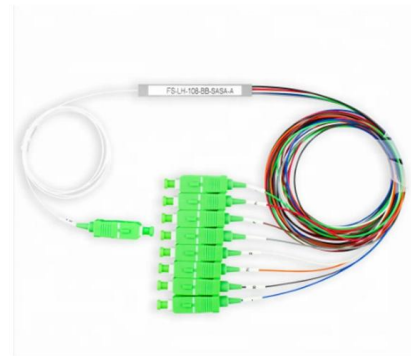

Duplex Multimode 62.5/125 Fiber Patch Cable (ST/ST), 2M (6 ft.)

This multimode duplex fiber optic ST/ST Ethernet cable is manufactured from 62.5/125 zipcord fiber. The cable has ST connectors on each end, a PVC jacket and is FDDI and OFNR rated.

[Contact Us](#)

ST 62.5/125 μ m Cable Assemblies

The products below are made with OCC 62.5/125 μ m glass-core fiber cable and terminated with ST fiber optic connectors. Measured insertion loss data for each cable can be provided upon special request,

[Contact Us](#)

Duplex Multimode 62.5/125 Fiber Patch Cable (ST/ST), 2M (6 ft.)

Description This multimode duplex fiber optic ST/ST Ethernet cable is manufactured from 62.5/125 zipcord fiber. The cable has ST connectors on each end, a PVC jacket and is FDDI and OFNR rated.

[Contact Us](#)