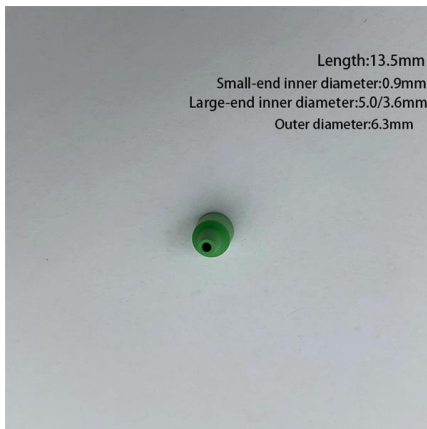

Duplex Multimode 62.5/125 Fiber Patch Cable (ST/ST), 2M (6 ft.)

This multimode duplex fiber optic ST/ST Ethernet cable is manufactured from 62.5/125 zipcord fiber. The cable has ST connectors on each end, a PVC jacket and is FDDI and OFNR rated.

[Contact Us](#)

ST 62.5/125 μ m Cable Assemblies

The products below are made with OCC 62.5/125 μ m glass-core fiber cable and terminated with ST fiber optic connectors. Measured insertion loss data for each cable can be provided upon special request,

[Contact Us](#)

Duplex Multimode 62.5/125 Fiber Patch Cable (ST/ST), 2M (6 ft.)

Description This multimode duplex fiber optic ST/ST Ethernet cable is manufactured from 62.5/125 zipcord fiber. The cable has ST connectors on each end, a PVC jacket and is FDDI and OFNR rated.

[Contact Us](#)