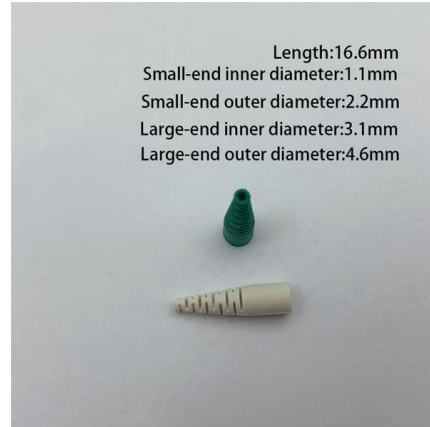

The FOA Reference For Fiber Optics

The telecom closet, or telecom room (TR) as it is now called, houses the hubs for the computers in the work areas. These hubs are interconnected on "backbone"

[Contact Us](#)