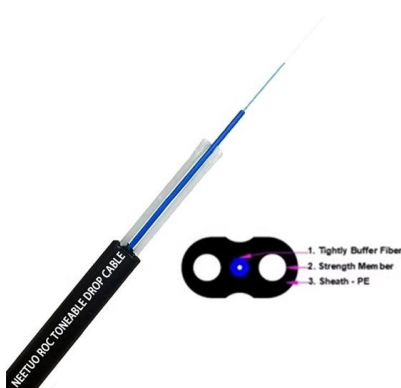

[Contact Us](#)

ODF

In one ODF, it is possible to immediately introduce, for example, a 96-fiber cable or a more complex variant of first 48 fibers and then another 48 fibers later. ODFs often come with pre-installed cable

[Contact Us](#)

NassauNationalCable 17 Meter 2 Fiber Opti-Core Optic Patch Cord

[/pdf] About: The "17 Meter 2 Fiber Opti-Core Fiber Optic Patch Cord Pigtail OS1/OS2 LC Duplex F92ELLNLNSNM017" is a specialized fiber optic cable designed for high-performance networking