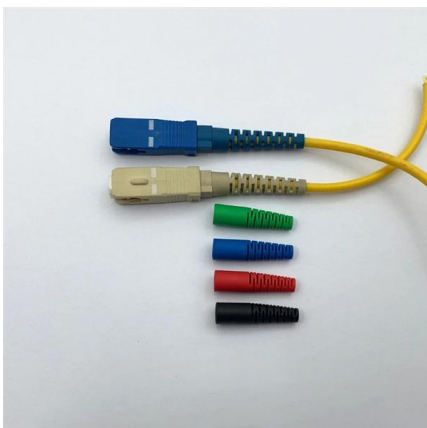

Patch Panels and Termination Boxes

Our patch panels and splice boxes ensure the proper connection and management of fiber optic cables while enhancing the overall performance of the network. Their robust construction and user-friendly

[Contact Us](#)