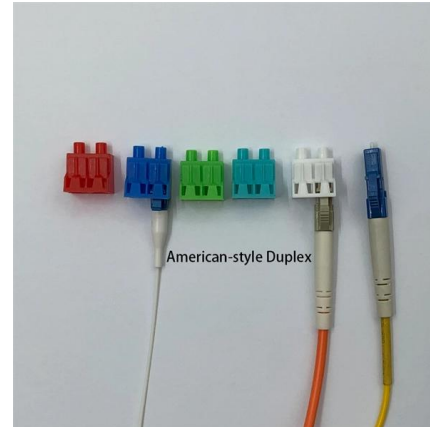

F07 Crimp & Cleave Connectors

All F07 Connectors can be provided on respective HCS® cable constructions as factory terminated and fully tested assemblies. Please call Technical Support for information at 1-888-438-9936. Got

[Contact Us](#)