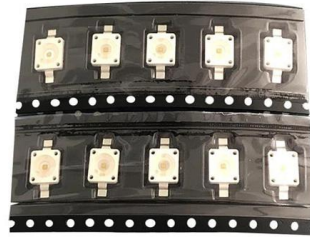

Toslink Connector System

Toslink Connector System The most well-known applications for Toslink connectors are optical networks, industrial electronics, and consumer electronics.

[Contact Us](#)

Fiber Optic Cables Assemblies, Connectors and Accessories

LEONI Fiber Optics LEONI Fiber Optics is your specialist for the fiber optics you use in your industrial applications. Our product range includes POF (plastic) and PCF cables, ready-made cables,

[Contact Us](#)

Single Mode Fiber Optic Connectors

Thorlabs stocks an extensive selection of single mode fiber optic connectors, available for immediate shipping. Choose from FC/PC, FC/APC, ST/PC, LC/PC, E-2000/PC, SC/PC, or SC/APC style

[Contact Us](#)