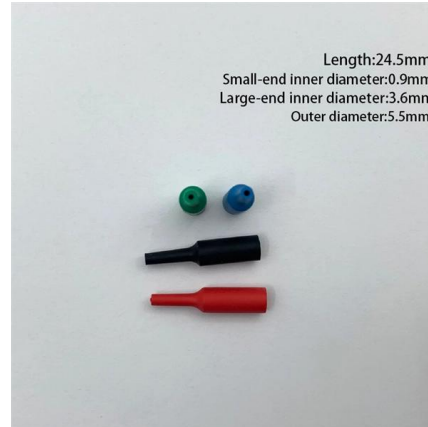

Multi-mode optical fiber

Multi-mode optical fiber is a type of optical fiber mostly used for communication over short distances, such as within a building or on a campus. Multi-mode links can

[Contact Us](#)

Single Mode Fiber Optic Indoor Drop Cable

Shop Single Mode Fiber Optic Indoor Drop Cable - 1 Core, SC UPC to LC UPC, 300m/350m Patch Cord (White,Lc Upc 300m). Free delivery and returns on eligible orders.

[Contact Us](#)

04 Core, Single-Mode, FTTH Flat Outdoor Armoured, Fiber Optic Drop

o 04 Core Single-Mode Fiber Optic Drop Cable designed for outdoor FTTH (fiber-to-the-home) installations. o Flat design allows for easy and convenient installation, even in outdoor environments.

[Contact Us](#)