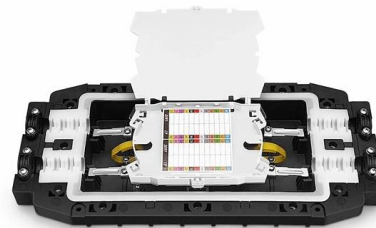

Multi-mode optical fiber

Multi-mode optical fiber is a type of optical fiber mostly used for communication over short distances, such as within a building or on a campus. Multi-mode links can

[Contact Us](#)

Single Mode Fiber Optic Indoor Drop Cable

Shop Single Mode Fiber Optic Indoor Drop Cable - 1 Core, SC UPC to LC UPC, 300m/350m Patch Cord (White,Lc Upc 300m). Free delivery and returns on eligible orders.

[Contact Us](#)

04 Core, Single-Mode, FTTH Flat Outdoor Armoured, Fiber Optic Drop

o 04 Core Single-Mode Fiber Optic Drop Cable designed for outdoor FTTH (fiber-to-the-home) installations. o Flat design allows for easy and convenient installation, even in outdoor environments.

[Contact Us](#)

024ZBA-14101A20 , SST-Drop(TM) Single-Tube, Self-Supporting, Gel

There is no support or messenger wire required, allowing installation to be achieved in a single pass, dramatically reducing installation time and cost while delivering high-speed internet to rural areas.

[Contact Us](#)