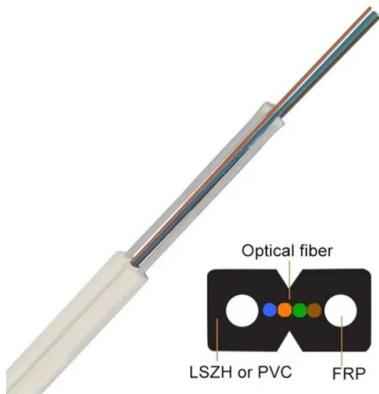

Fiber Termination Box 2025 Guide for IP65 and IP68

Choosing the Right Box Environment and Capacity Selecting the right fiber optic box type starts with understanding the deployment environment and

[Contact Us](#)

Integrated wiring fiber optic distribution box installation tutorial

The optical fiber distribution box allows people to easily access the optical fibers in the box, and can well protect the optical fibers. In addition, the drawer structure also facilitates high