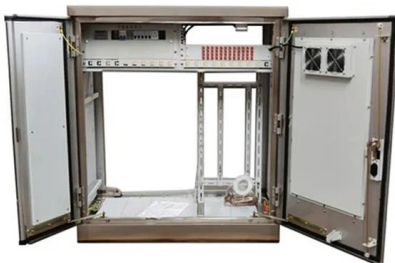

Eavesdropping via fiber-optic cables , Kaspersky official blog

Source The diagram above illustrates a typical FTTH (fiber-to-the-home) network architecture, where end users or organizations connect directly to a fiber-optic cable. The ISP

[Contact Us](#)