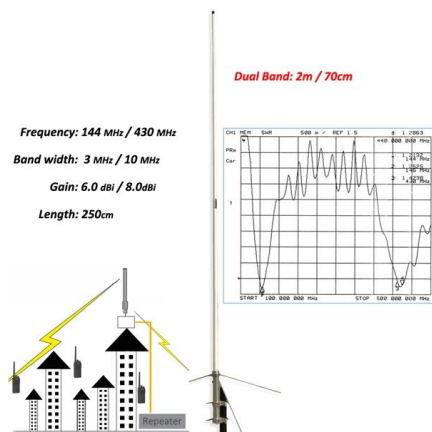

Fanuc alarm: 945

Communications error occurred in the serial spindle. The optical fiber may be disconnected. The hardware configuration is incorrect for the serial spindle, or a communication alarm occurred.

[Contact Us](#)