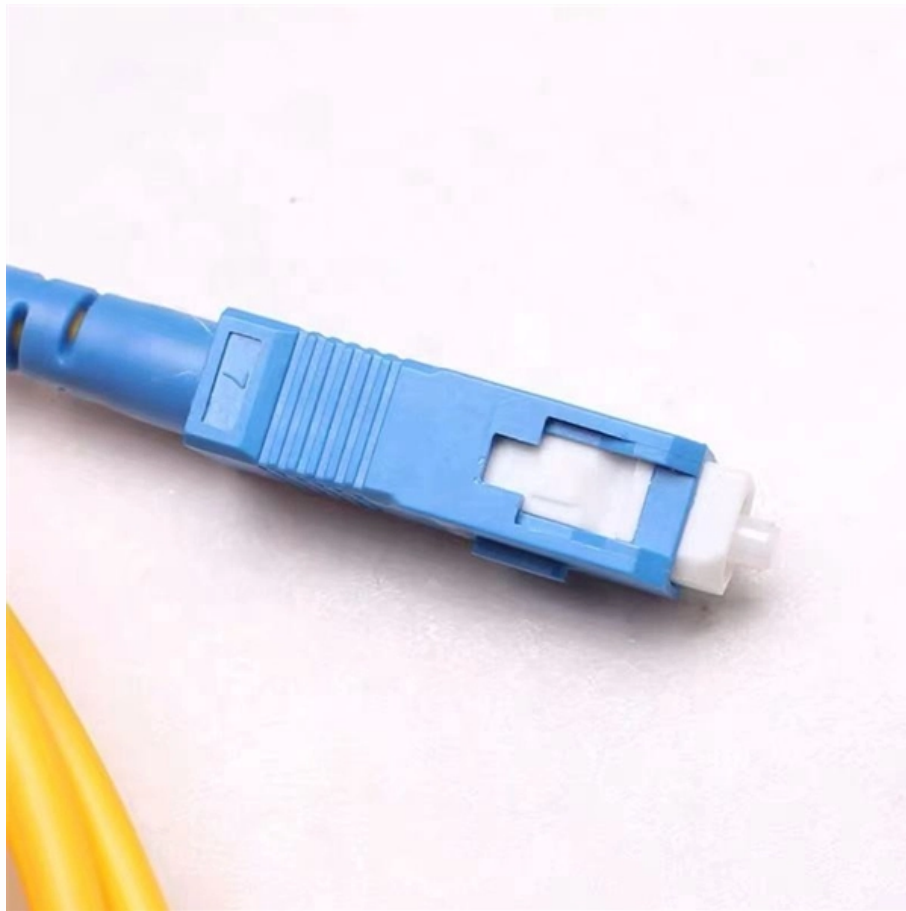

Fiber Optic Collimator Module

Fiber Optic Collimator Module

Fiber Collimator

Fiber collimators are used to couple light into and out of optical fibers. The coupling units developed by Laser Components for the UV-NIR and CO₂ wavelengths can also be used in reverse direction as