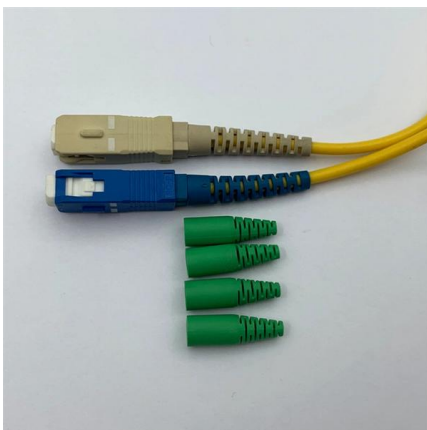

world.taobao : Quality-Assured Linear Laser Glass

Store Rating 5 Service guarantee 4.9 Item quality 4.9 View Store Item Recommendations Laser Module Infrared New Diffraction Plastic Doe Line Direct Dot Matrix Two-Dimensional, 7 Lines, Multiple

[Contact Us](#)