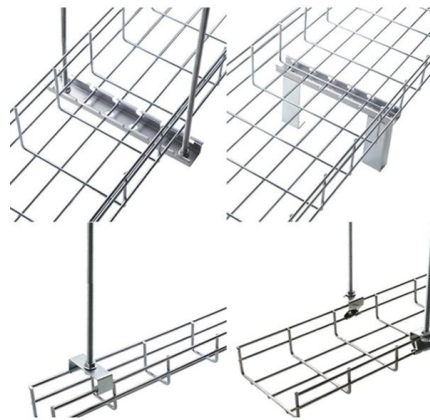

Fiber Collimator Explained

Discover how Hobbite fiber collimators improve optical signal transmission with low loss and high precision. Widely used in fiber communication, sensing, and laser systems.

[Contact Us](#)