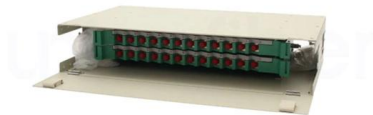

Triplet Fiber Optic Collimators/Couplers

In order to take full advantage of the superior beam quality, we recommend using our triplet collimators with our AR-coated single mode or polarization-maintaining fiber optic patch cables.

[Contact Us](#)