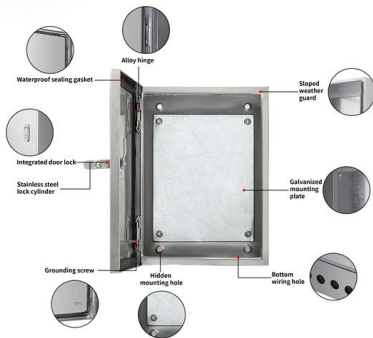

FiberRunner Cable Routing System

What is a Cable Routing System? A cable routing system is a collection of channels, fittings, and mounting brackets that can be assembled to create a structure that routes and protects fiber optic

[Contact Us](#)

Network Cabinet B , W800 D1200 42U , Side Panels,

This network cabinet in the color black has the following dimensions: 800mm wide, 1200mm depth, 42U height. It includes a single perforated front door and

[Contact Us](#)

Kable Kontrol Cable Tray

Kable Kontrol Cable Tray- 5 Feet Long - 12" Width, 4" Depth - Wire Mesh Tray Cable Management Rack Cords Organizer Cable Basket, Zinc Plated Steel NEC Approved for Network, Fiber Optic, Cabling

[Contact Us](#)