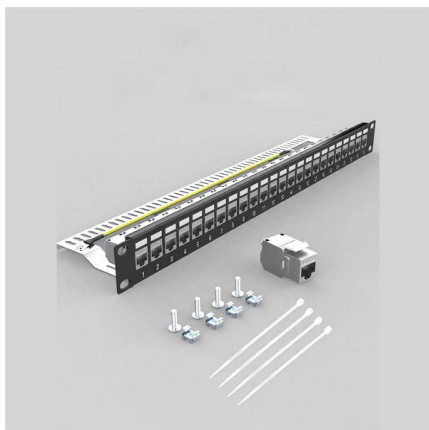

Data Centre Cable Trays: High-Density Cabling Guide

Learn about Data Centre Cable Trays for high-density cabling. Get a guide on design, materials, smart management, & future tech for data halls.

[Contact Us](#)