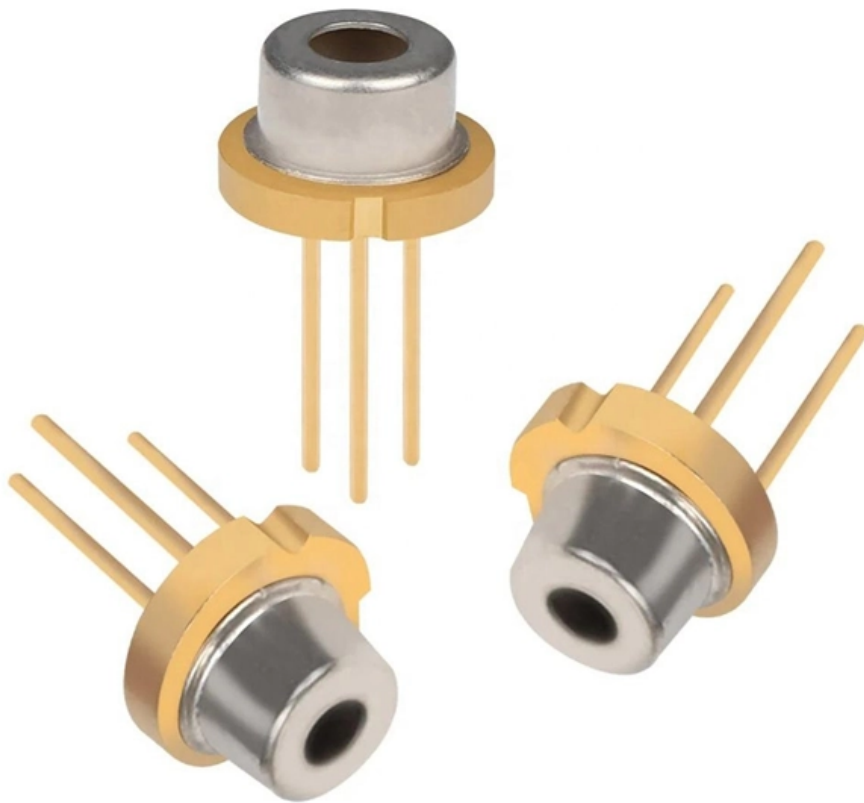

Fiber Optic Cable Tray Cold Aisle 1200mm Depth Manufacturer

Fiber Optic Cable Tray Cold Aisle 1200mm Depth Manufacturer

Optical Cable Tray , Fiber Guide , Ducting , Raceway

Optical Cable Tray for Data Center Aisle Containment Model:Optical Cable Tray Optical cable tray is a system designed to protect and route fiber optic patch

[Contact Us](#)

FIBER OPTIC TRAY CABLES

WHAT IS A FIBER OPTIC TRAY CABLE (FOTC)? The term "tray cables" has gained significant market focus recently, but a wide range of cables can be installed in a cable tray. OCC FOTC cables will

[Contact Us](#)

Vertiv SmartAisle Containment

For cold aisle containment for aisle widths: 1200 / 1800 mm (+/- 50 mm) Quick and easy mounting Suitable for Vertiv™ VR, Vertiv™ Knürr™ MIR and Vertiv™ Knürr DCMTM racks and most racks