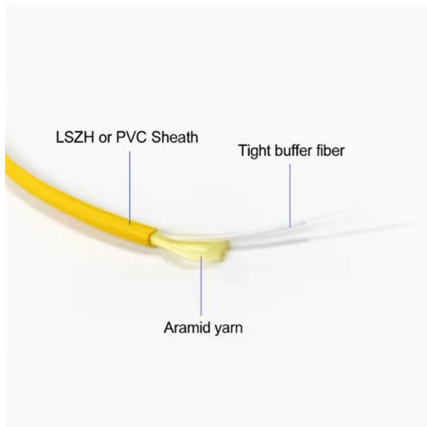

ALLAN 86MMx86mm FTTH Fiber Panel Fiber Optic

Thank you very much! > Package includes: 1 x Outdoor Terminal Junction Box (not include SC connectors and fiber jumpers). #Fiber optic terminal box #86x86 #fiber

[Contact Us](#)

WORLD WIDE WEB JOURNAL Home

O'Reilly & Associates, Inc. 103A Morris St.
Sebastopol, CA United States

[Contact Us](#)

Fiber Optic Splice Closure, Electrical Cable Junction

Fiber optical splice closure is widely used in communication, network systems, CATV cable TV, optical cable network systems, and so on. It is used for protective

[Contact Us](#)