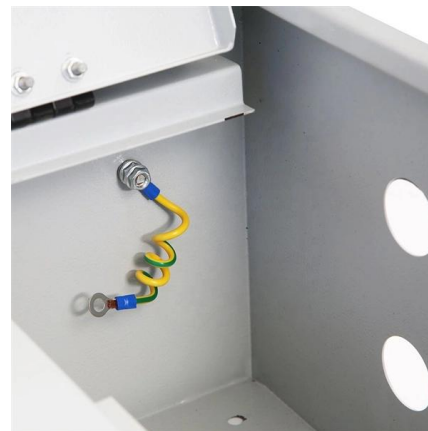

Amazon : Fiber Joint Box

Explore fiber optic termination enclosures designed for FTTH and network applications. Find durable solutions for cable protection.

[Contact Us](#)