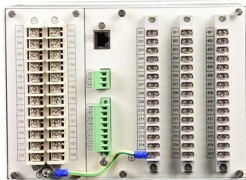

All You Need To Know About Fiber Termination Boxes:

Source In this blog, we will discuss the two types of fiber optic cables and the role of a simple yet essential piece of equipment in the fiber laying

[Contact Us](#)