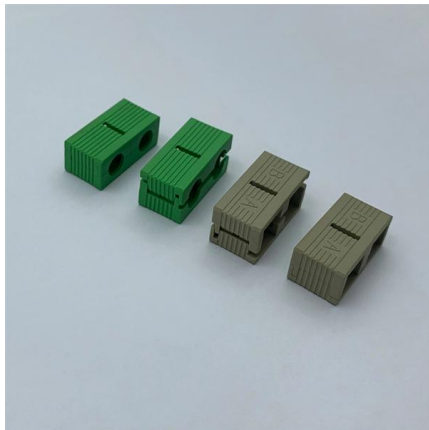

Fiber Optic Splice Closure 256 Core Joint Box SP-GJS-256

Fiber Optic Splice Closure 256 Core Joint Box model SP-GJS-256 It is a universal access junction box that allows the continuity and segregation of medium

[Contact Us](#)