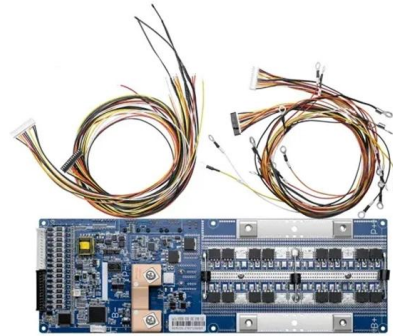

8 &12 Cores Fiber Optical Junction Box, Fiber Splitter Box

YFDB-12B Fiber Splitter Distribution Box
Overview Fiber Splitter Distribution Box, also known as Fiber Optical Junction Box, provides fiber optic cable management

[Contact Us](#)