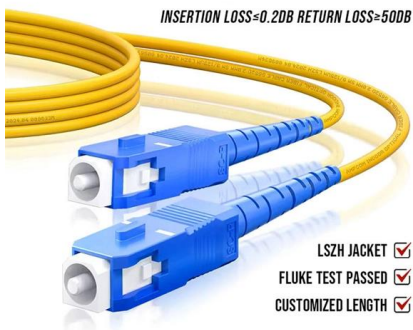

[Contact Us](#)

96 Core In

96 Core In-Line Fiber Optic Splitter Box, Splitter Junction Box (FOSC), also called fiber optic junction box or enclosures. It is the cable terminated access point, then

[Contact Us](#)

[Contact Us](#)

SMC 24 Cores Fiber Optic Termination Box , FTTH

The SJ-ODB-24-SMC is a 24 cores fiber optic termination box designed for efficient fiber optic cable management in both indoor and outdoor applications. This

256 Core Fiber Optic Cable Splice Box

The 256FO Splice closure box is a universal access junction box that allows the continuity and segregation of large capacity optical cables used in the deployment of optical power and transport

[Contact Us](#)

256F Fiber optic Splice Box with universal access

The 256F Splice closure box is a universal access junction box that allows the continuity and segregation of large capacity optical cables used in the deployment of optical power and transport