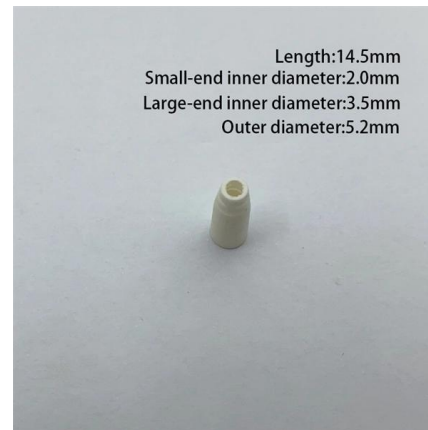

Fiber Optic Cable Direct Fusion Box pon

(PDF) Fiber Optic Splicing Playbook v3.5

The Fiber Optic Splicing Playbook v3.5 provides field technicians and managers with standardized procedures for FTTH builds, PPE readiness, splice enclosure selection, waste management, and

[Contact Us](#)

How to Install Fiber Optic Cable Underground

Step-by-step guidance for planning and executing safe, durable underground fiber optic infrastructure from start to functional completion.

[Contact Us](#)

Amazon : Fiber Optic Splice Box

Fiber Optic Terminal Junction Box 2 Ports Fiber Panel Desktop Box for FTTH, Optical SC/UPC Connectors Add to cart 2 in 2 Out Horizontal Cable Junction Box, 12 Core Fusion Splice Kit Fiber

[Contact Us](#)