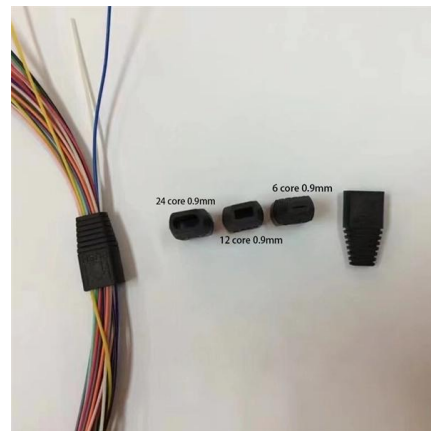

Brochure

Capable of distributing voice, video and data to the desktop over one singlemode fiber, PONs offer the benefit of extended transmission distances, as well as easy deployment and reduced pathway and

[Contact Us](#)