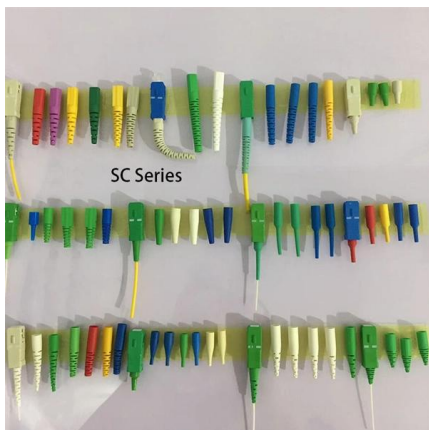

Metal 8 Ports Fiber Terminal Box for 8 Core Splice and

Description The 8 ports metal fiber terminal box is similar to the fiber optic patch panel in appearance and function, which designed to connect optical fiber cable

[Contact Us](#)