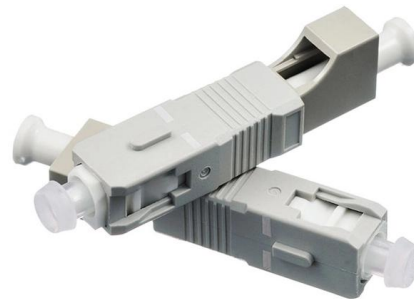

Ultimate Guide to Fiber Optic Distribution Box: Types

In this article, we will delve into the world of fiber optic distribution boxes - what they are, their importance, types, installation process, advantages,

[Contact Us](#)