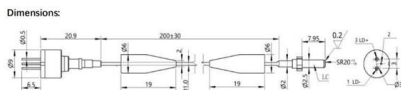

How To Use Fiber Distribution Box?

Step-by-Step FDB Installation Guide Follow these steps when using fiber distribution box for optimal performance: Picking the FDB Type and Location

[Contact Us](#)