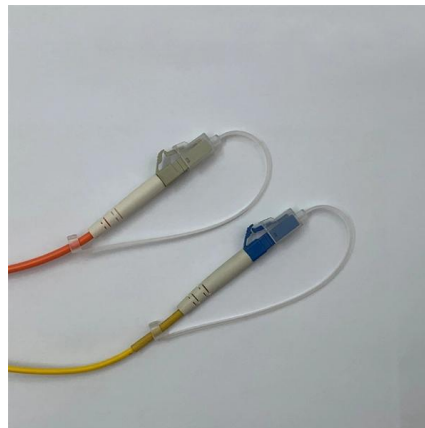

[Contact Us](#)

FRP SMC Cable Trays Weight Light Fire Retardant Yes Corrosion

FRP SMC Cable Trays Weight Light Fire Retardant Yes Corrosion Resistance Yes Electrical Conductivity Low Painting Requirement Not is sourced from India and meets international export

[Contact Us](#)

Business Profile

SMC assures our material meet the minimum yield and tensile strengths of applicable ASTM standards. All cable tray side rails, rungs and splice plates are numbered for material trace ability, and uniquely