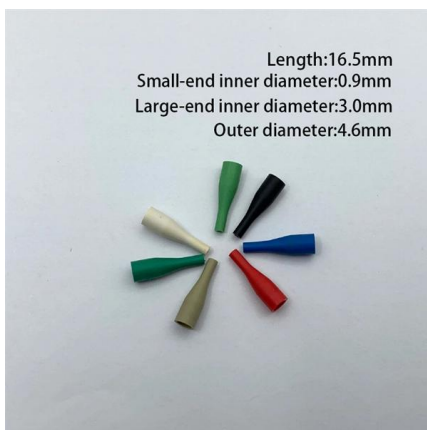

SMC Cable Tray Manufacturer , Custom FRP Composite Cable Trays

Custom-formulated SMC for extreme chemical and UV resistance. Precision molding ensures high strength and consistent quality for all tray components. Engineered for over 30 years of maintenance

[Contact Us](#)