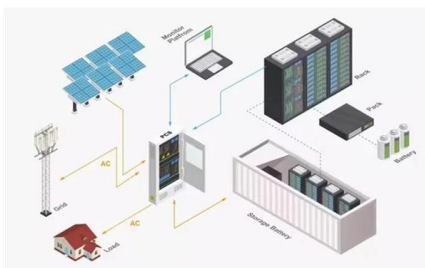

SMC Cable Tray

China SMC Cable Tray catalog of Customizable Size SMC Cable Tray with Various Width Options Available, Corrosion Resistant SMC Cable Tray with Durable Structure for Industrial Cable Wiring

[Contact Us](#)