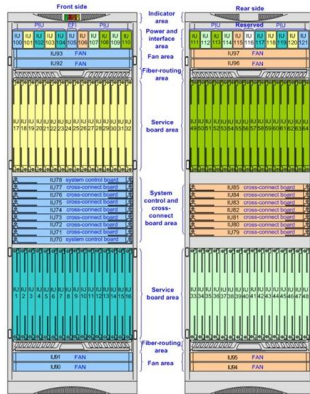

FTTR network cable splitter

FTTR network cable splitter

Passive FTTR solution, components

Usage foundation: Many operators have provided FTTR cabling solution for home users. And more than 2 million household or office in China have used FTTR service.

[Contact Us](#)

PLC Fiber Splitter: Applications in Optical Communication

In PON systems, PLC fiber splitter is responsible for coupling, branching, and distributing optical signals. It allows optical signals in the PON system to be