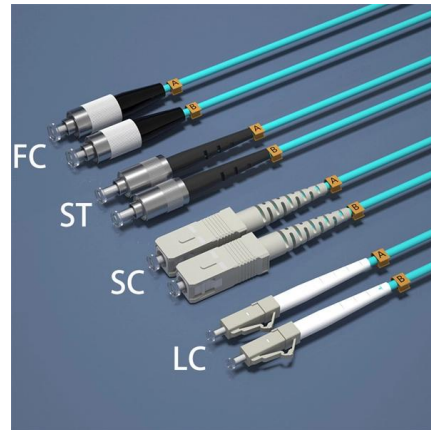

Fiber-to-the-Room: Glasfaser bis in jedes einzelne Zimmer

Das chinesische Unternehmen Huawei hat ein Glasfaser-Verlegesystem für private Haushalte entwickelt: Fiber-to-the-Room (FTTR). Mit

[Contact Us](#)

16 Core Outdoor FTTH Fiber Distribution Box IP65 Waterproof Fiber

11.Accommodates both cable glands as well as tie-wraps
12.Lock provided for extra security
Application FTTH/FTTX triple play networks (voice, data, video services)
Telecom operator access networks