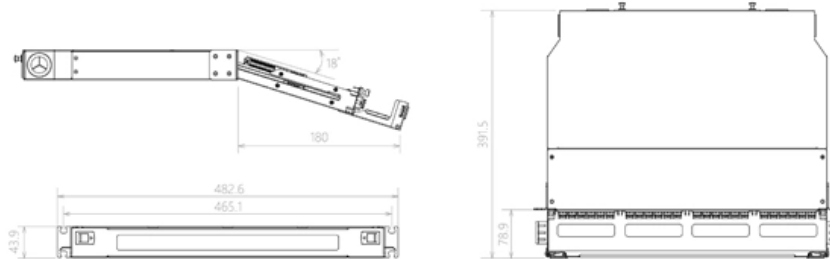

FTTR fiber optic router wall penetration

Component Diagram

Key dimensions

Maximum number of cores	Product size (excluding modules and adapters)	Standard color code
96	482.6*391.5*43.9mm	RAL9005

FTTR fiber optic router wall penetration