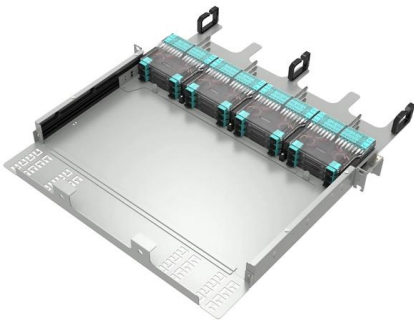

FTTR Waterproof Connector Single Core Customization Process

FTTR Waterproof Connector Single Core Customization Process

Fibre to the Room Design Guide

FTTR allows you to take one flexible cable to the edge of your network--directly into the guest room--with both bandwidth and power enabled. The power source is typically located in an IDF

[Contact Us](#)

What is FTTR (Fiber To The Room)? , Sopto

The FTTR technical solution is to carry out home networking through optical fiber media, deploy FTTR main gateways in distribution boxes or key

[Contact Us](#)

FTTR hybrid composite cable

DESCRIPTION FTTR on-site Photoelectric Composite Cable is a hybrid cable of integrated optical fiber and electrical copper wire; applicable for indoor tube conduct wiring, on-site optical fiber connection

FTTR ELEMENTS & INSTALLATION - White Pearls

The FTTR technical solution is to carry out home networking through optical fiber media, deploy FTTR main gateways in distribution boxes or key locations, take