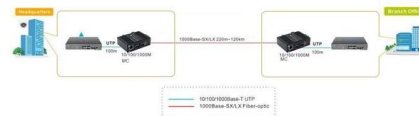

Beginners

FTTR (Fiber to the Room) is an advanced network architecture that brings fiber optic connectivity directly to individual rooms within a building. Unlike

[Contact Us](#)

Huawei FTTR Termination Kit FTK01, Single-mode

Product description The FTK01 kit includes FTTR fiber termination tools (optical cable stripper, coating stripper, and fiber cutter) and is designed to be used with a

[Contact Us](#)

FTTR Installation Challenges And Solutions: A Guide for

Insightful guide on FTTR challenges and strategies for ISPs, crafted by NTFS experts.

[Contact Us](#)

SECTION 16000

These devices then link to edge switches in the IDF closets and are most commonly aggregated in the closet and/or home run to the core via single mode or multi-mode fiber to the

[Contact Us](#)