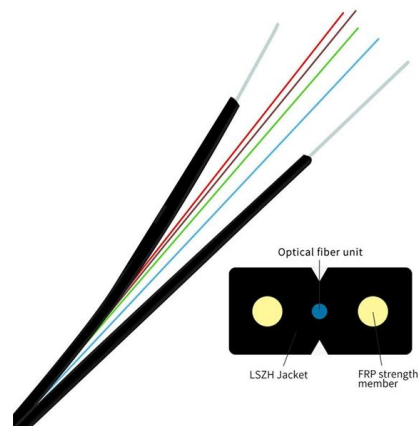

IP65 enclosure, IP65 box

Find your ip65 enclosure easily amongst the 357 products from the leading brands (ELMA, BERNSTEIN, RITTAL,) on DirectIndustry, the industry specialist for your professional purchases.

[Contact Us](#)