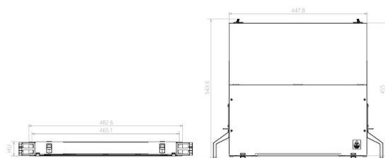

[Contact Us](#)

Component Diagram

Key dimensions

The Second Revolution of Optical Networks: The Large

The home information box, A86 panel box, and fiber electric composite cables are constructed and installed by developers. The master FTTR gateway, slave FTTR