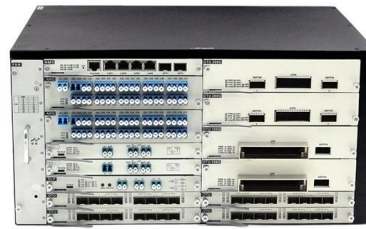

Fanless 12" Fully IP65 stainless steel panel PC with true flat 5W Res T

i-Tech customer service reps are here to help you with your inquiry for Industrial monitors, panel pc, and outdoor LCD. From any general questions to technical support, we leave you feeling completely

[Contact Us](#)

Huawei FTTR for Home , FTTR-B Solution , Fiber to the

The Huawei FTTR for Home solution extends fibers to rooms, allowing users to enjoy stable gigabit Wi-Fi experience in every corner at home.

[Contact Us](#)