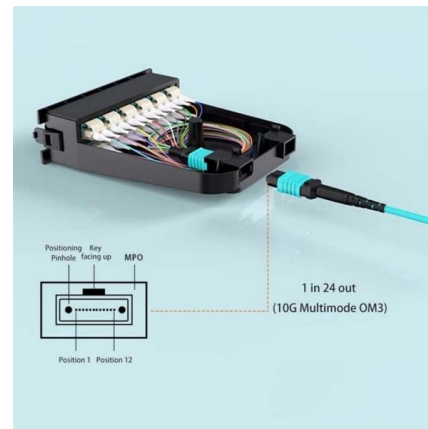

Find high-quality fiber patch cords from Zion Communication - SC/LC/FC/ST

[Contact Us](#)

FC/UPC-ST/UPC Male-Male OM3 MM Multi Mode Duplex 50/125

Key attributes Type Fiber optic patch cord
Connector Type SC/LC/ST/FC Use Fiber patch cord manufacture Network 5G, Wired LAN, Wireless Lan, Gprs, Wi-Fi, 4 G, POE Model Number FC-ST