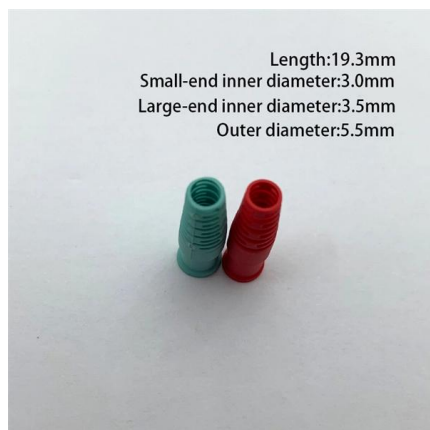

SFP Fiber Optic Connector Types: LC, SC, MPO Explained

Explore common SFP fiber optic connector types, including LC, SC, and MPO/MTP. Learn their differences, use cases, and compatibility.

[Contact Us](#)