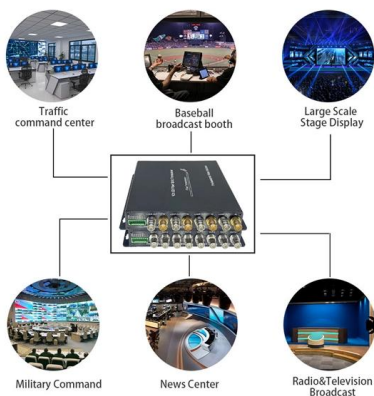

CableEye APPLICATIONS GUIDE

- if the mating harness can be constructed strictly from IDC flat cable, then you can use two 64-pin wiremount sockets (such as 3M #7964-6500EC with strain relief 3448-7964) that connect directly to

[Contact Us](#)