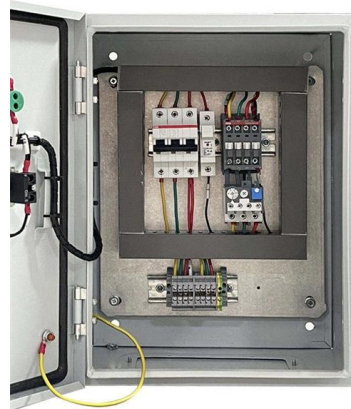

Mesh cable tray systems

Cut mesh cable trays without moulded connectors are easy to join together with a quick connector, while barrier strips are fastened with a hold-down clamp and cable exit plates with clamping lugs.

[Contact Us](#)