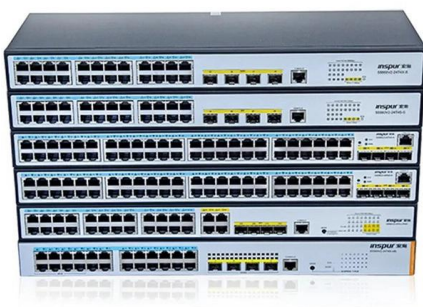

Explosion-Proof Corrosion-Resistant Distribution Box BXM (D)8030

BXM(D) 8030 Explosion-Proof Corrosion-Resistant Distribution Box, designed for hazard zones, ensures safe power control and prevents ignition risks.

[Contact Us](#)

Atex Certified Junction Boxes, Terminals, Sockets

These explosion proof junction boxes / terminal boxes, plugs, sockets & connectors are for use in explosive atmospheres in compliance with the ATEX 94/9/EC