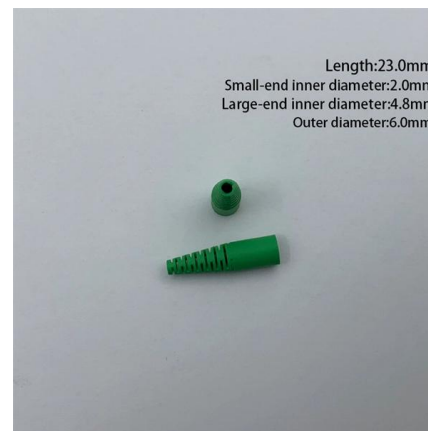

MOLLOM DIN Rail Circuit Breaker Distribution Protection Box

Greatly improve the safety of the circuit breaker. Impact resistance up to IK08. This power distribution protection box can be easily installed and very convenient to use, just need a few steps to mount it

[Contact Us](#)