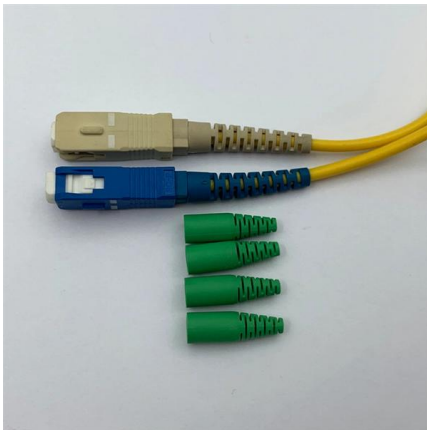

Explosion-Proof Distribution Boxes & Panels Manufacturer

The explosion-proof distribution box safely delivers power in hazardous zones (oil, gas, chemical plants) with rugged, spark-resistant casing--ATEX/IECEX, IP66 certified for reliable operation in explosive

[Contact Us](#)

Boxes

Conduit Outlet Box with Multiple Hubs, Explosion-Proof, Dust-Ignitionproof, Malleable Iron, Unilet, GRSS Box with Cover. Includes: Internal Ground Screw and O-Ring, Externally Threaded Surface Cover

[Contact Us](#)

Industrial and Explosion Proof

WLRD1 4.44" x 1.13" x 2.91", Box/Screw Mount, Double Lid, 1-Duplex Receptacle, Self-Closing Spring Door, Lacquer Die-Cast Copper-Free Aluminum, Device Box Cover

[Contact Us](#)