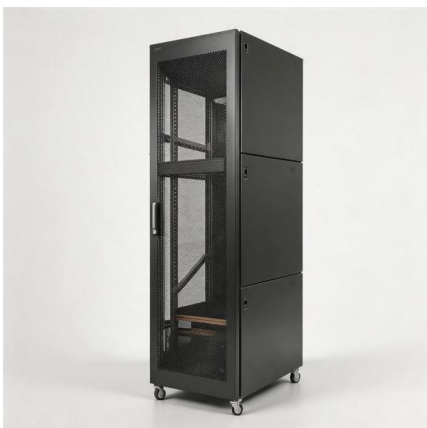

MOLLOM DIN Rail Circuit Breaker Distribution Protection Box

Greatly improve the safety of the circuit breaker. Impact resistance up to IK08. This power distribution protection box can be easily installed and very convenient to use, just need a few steps to mount it

[Contact Us](#)