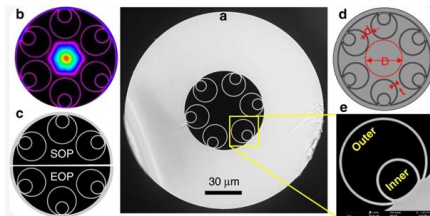

IP66 Explosion Proof Distribution Boxes for Hazardous Areas

Shop high-quality IP66 explosion proof distribution boxes for safe and reliable electrical installations in hazardous areas. Find durable, customizable solutions now.

[Contact Us](#)

EMERSON CPU20-75 Cast Outlet Boxes , WESCO

Outlet Boxes: Type - Explosion-Proof Certified Conduit Outlet Box; Configuration - Universal; Hub Size - in - 3/4"; Material - Malleable Iron; Hub Quantity - 4 Hubs; Hub Placement - (4) Sides Cross; Hub

[Contact Us](#)

Boxes

Appleton GRSS75 Explosion Proof Aluminum Outlet Box 29 Cubic Inch with 7 Hubs 3/4 Inch and Cover Call for availability Call for price (800) 442-8045 Qty:

[Contact Us](#)