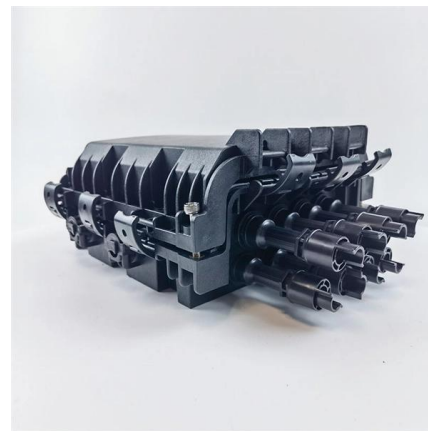

Power Distribution Boxes Explained Simply

Learn what a power distribution box is, how it works, key components, types, and why it's vital for safe and efficient electrical systems.

[Contact Us](#)