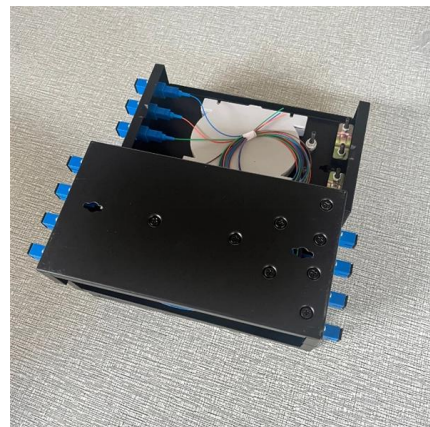

European-Style Cable Branch Box , Safe Power Distribution

The European-style cable branch box is a modern and efficient solution for urban cable distribution networks, widely used in power grid cable engineering.

[Contact Us](#)