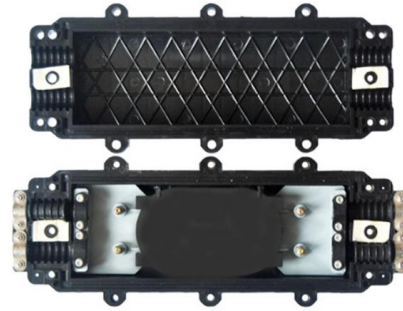

[Contact Us](#)

Distribution box European-Style Waterproof Electric Box 223415

The Viox Electric European-Style Waterproof Electric Box is a highly durable and versatile electrical enclosure designed to meet the highest standards for electrical installations.

[Contact Us](#)

Wall Box European, British 60mm (60.3) mounting

EUROPEAN, BRITISH, INTERNATIONAL TWO GANG
FLUSH MOUNT

[Contact Us](#)

European, British, International Flush Mount Steel

European, British, International Flush Mount Steel Electrical Wall Box, 47mm deep with "Earth" Grounding Terminal, 20mm knockouts. * Accepts 86mmX146mm

[Contact Us](#)

DFW High-Voltage Cable Branch Box (European Style)

DFW High-Voltage Cable Branch Box (European Style) The European-style cable distribution box is a piece of equipment that has been widely used in recent years for cable-based projects in power