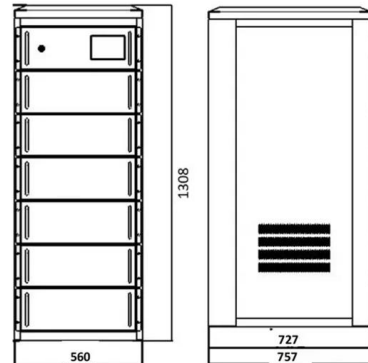

2019 New Style Industrial Optical Ethernet Switch

10-port na Gigabit Fiber Ethernet Switch,2-port 1000Base-FX at 8-port 10/100/1000Base-T (X) Panimula Ang serye ng JHA-G28 ay sumusunod sa mga pamantayan ng IEEE802.3, Ito ay idinisenyo upang i

[Contact Us](#)