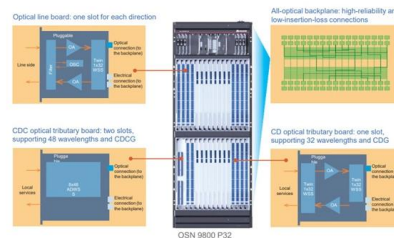

Cable Tray Sizing Calculation Excel Sheet (Size & Weight)

Download Cable Tray and Conduit Sizing Excel Sheet - Free calculator for electrical design engineers to determine the size of cable tray and

[Contact Us](#)