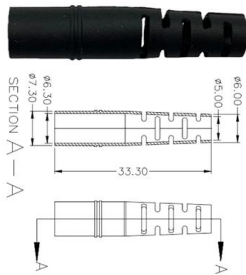

Energy-saving rack-mounted PDU for railway communication