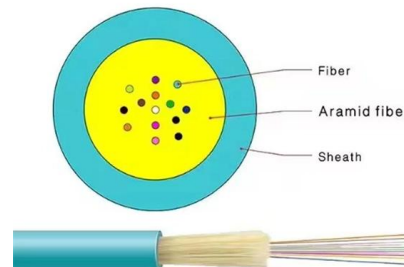

PX4 Landing Page

The Raritan PX4 rack PDU provides the most custom capabilities for demanding, highly specialized applications.

[Contact Us](#)